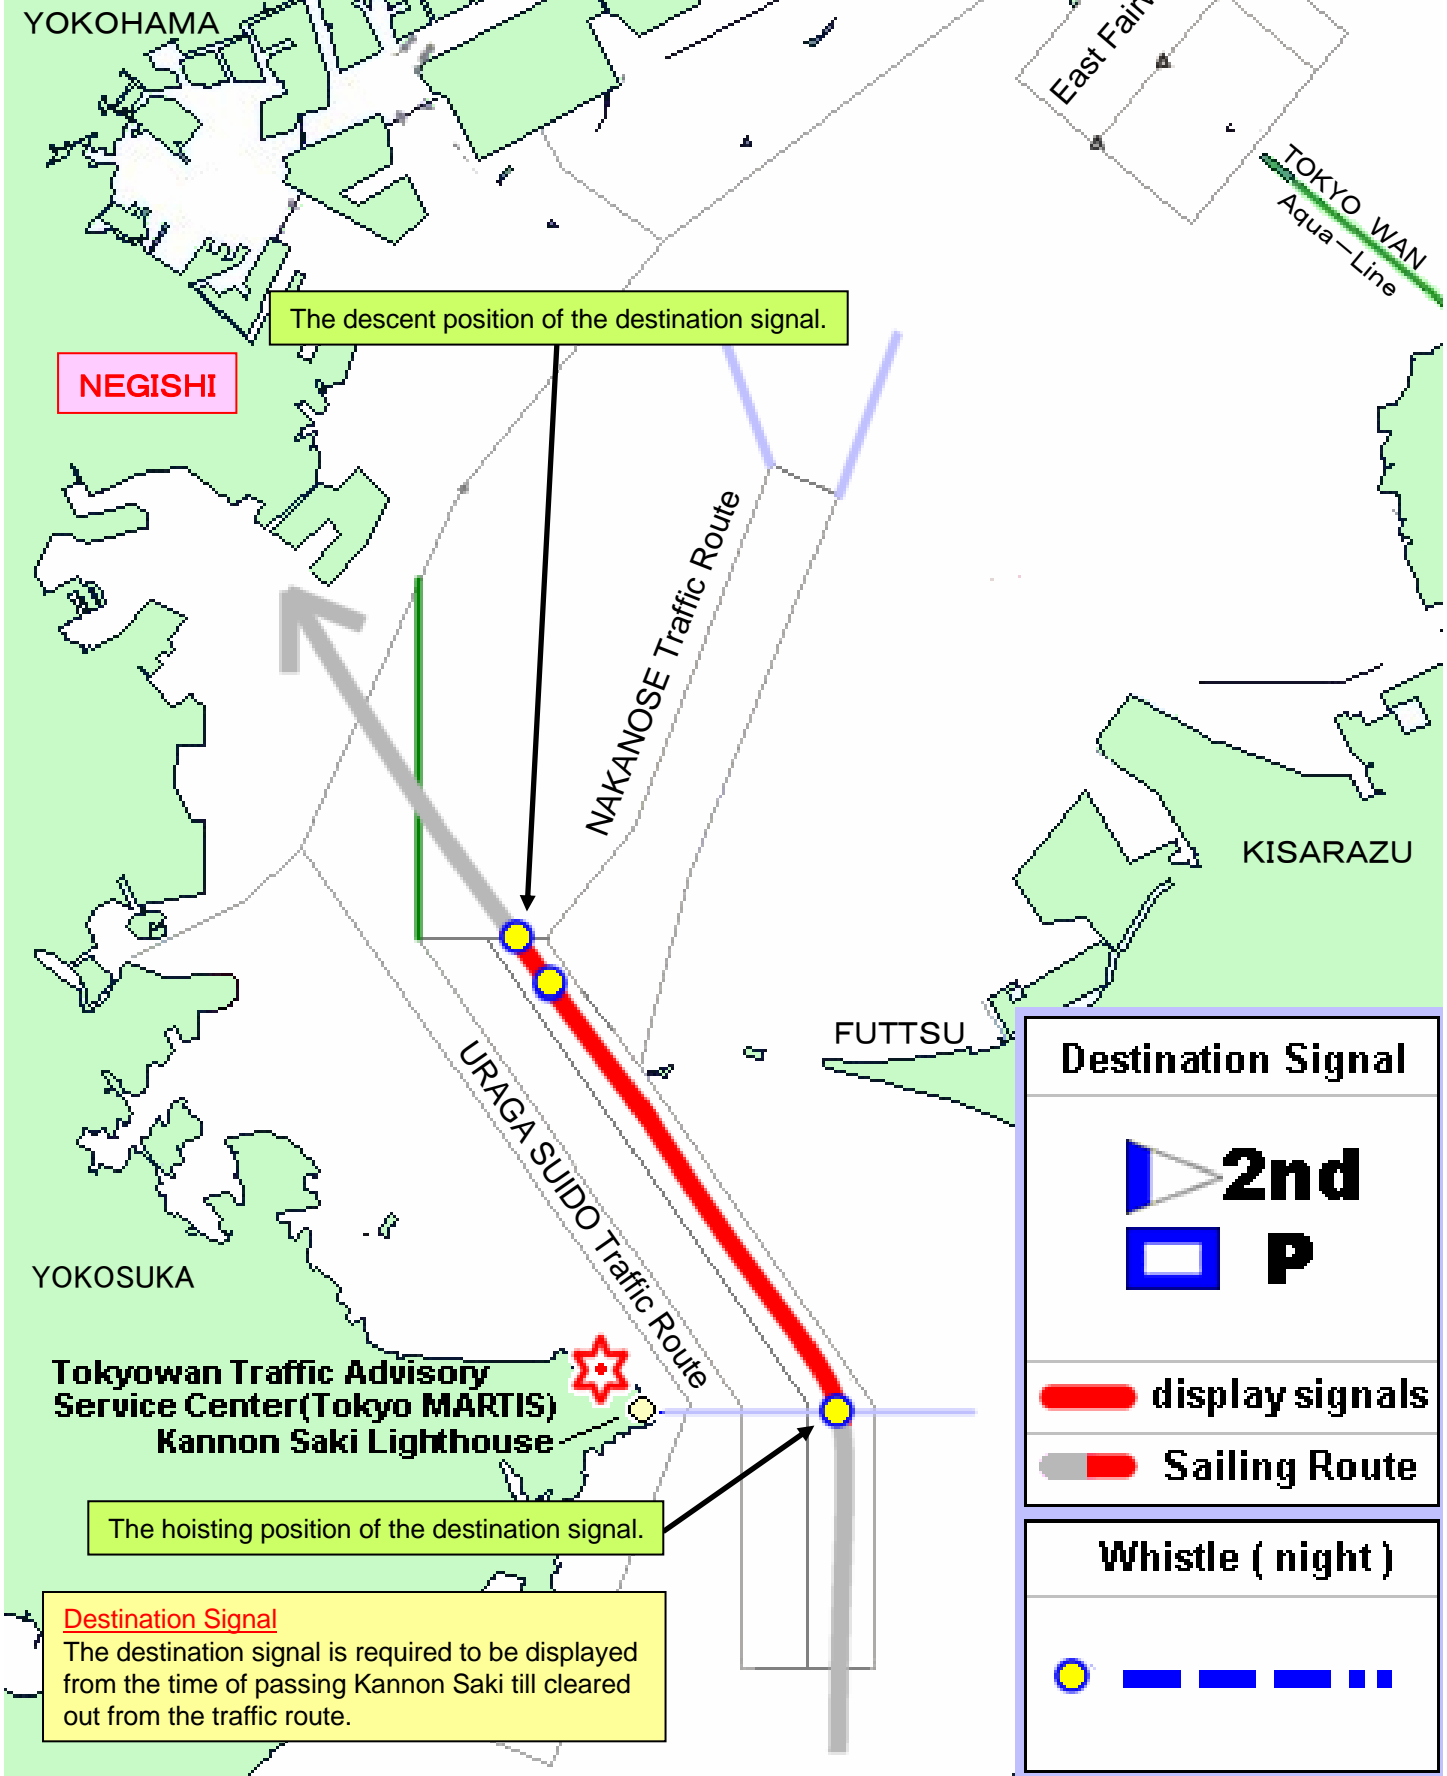

# NEGISHI

The descent position of the destination signal.

NEGISHI

The hoisting position of the destination signal.

**Destination Signal**  
 The destination signal is required to be displayed from the time of passing Kannon Saki till cleared out from the traffic route.

<b>Destination Signal</b>	
	<b>2nd</b>
	<b>P</b>
	display signals
	Sailing Route
<b>Whistle ( night )</b>	